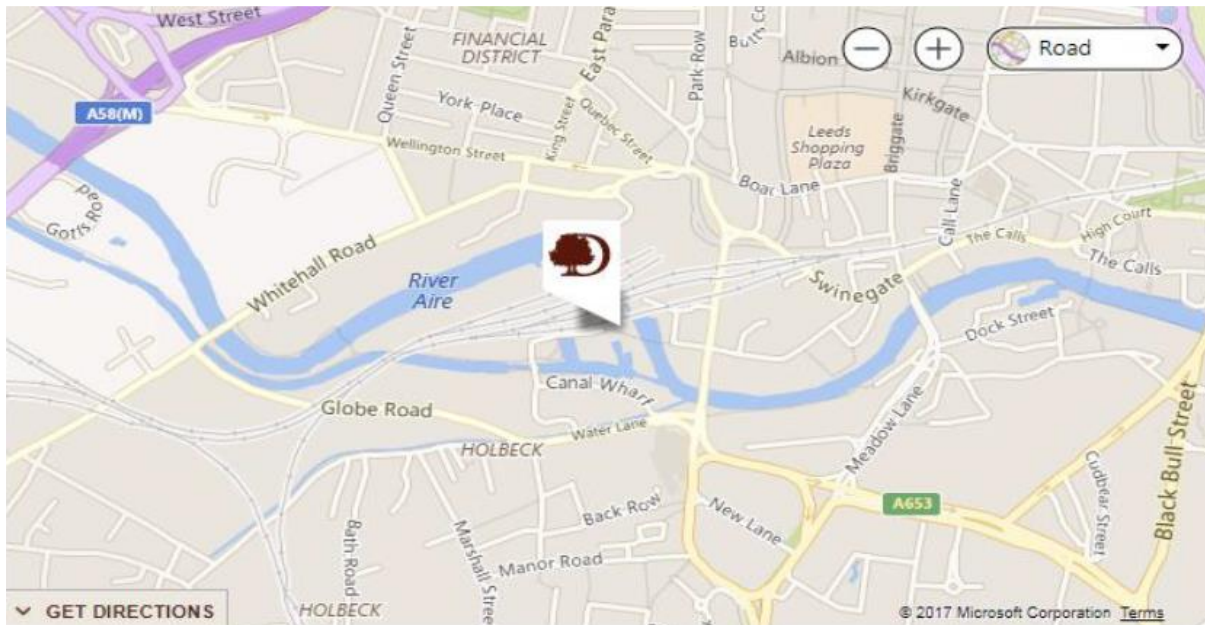

DoubleTree by Hilton Hotel Leeds City Centre

Granary Wharf,
2 Wharf Approach,
Leeds,
LS1 4BR

WALKING

If you are **walking** from the city centre direction, please follow the following directions:

From City Square, cross the road to be on the side of the train station. Turn right onto Bishopgate Street. Stay on the right hand side, walking under the railway arches, continue on past Granary Wharf Arches and turn right down Little Neville Street. Walk over the bridge with the DoubleTree by Hilton Hotel facing you once you walk through the apartment block. The average walking time from the station is a relaxed 7 minute walk.

Alternatively, when walking under the railway arches, take the first right after the newsagents into Granary Wharf Arches. You will notice signs for the DoubleTree by Hilton Hotel Leeds City Centre here. Walk along Granary Wharf Arches and over the metal bridge, which spans the River Aire. Turn left and exit into the plaza. The DoubleTree by Hilton Hotel Leeds City Centre is located diagonally to your right.

PLEASE NOTE: IF YOU ARRIVE BY TRAIN LATE IN THE EVENING the covered stairwell is shut, therefore please turn left out of the main station entrance (straight ahead from the ticket gates) on New Station Road. Continue walking towards the main road and cross at the first pedestrian crossing (this is a single lane one-way road). Turn immediately right and continue down towards the railway arches, continue on past Granary Wharf Arches, past the Hilton City Hotel, and turn right down Little Neville Street. Walk over the bridge with the DoubleTree by Hilton Hotel Leeds facing you once you walk through the apartment block. The average walking time from the station is a relaxed 7 minute walk. If it is very late at night you may wish to travel by taxi due to the isolation under the arches.